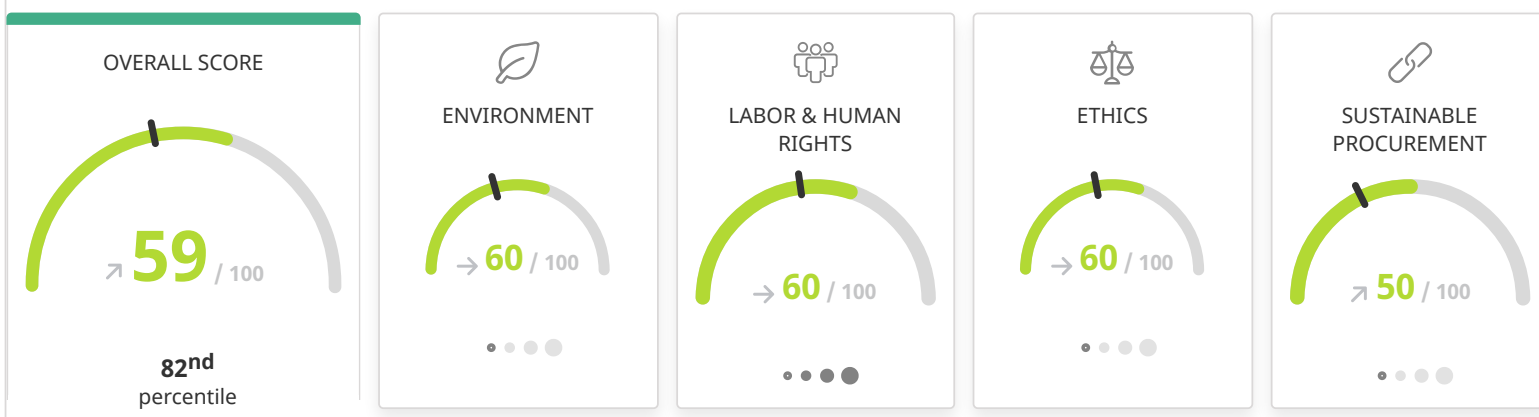

DESIGN LABORATORY INC

Bellevue - United States of America | Other professional, scientific and technical activities

82nd percentile

Publication date: 22 Apr 2021

Insufficient Partial Moderate Advanced Outstanding

Average industry score

Overall score distribution

Theme score comparison

All companies rated by EcoVadis in this industry

DESIGN LABORATORY INC score

All companies rated by EcoVadis in this industry