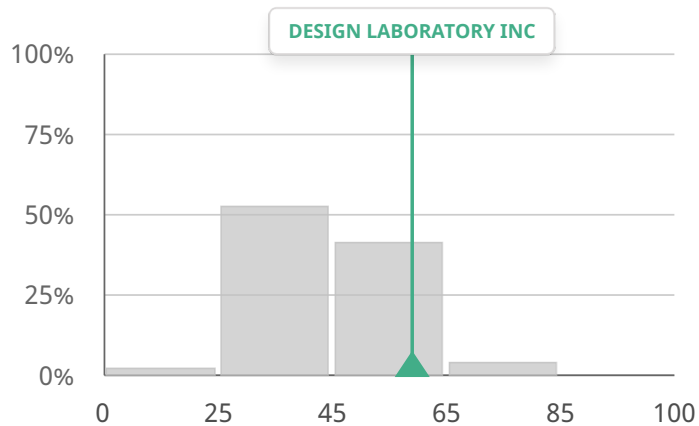

Overall score distribution

Theme score comparison