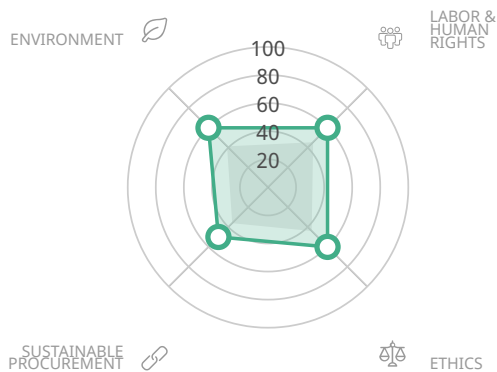

Theme score comparison

All companies rated by EcoVadis in this industry

DESIGN LABORATORY INC score

All companies rated by EcoVadis in this industry