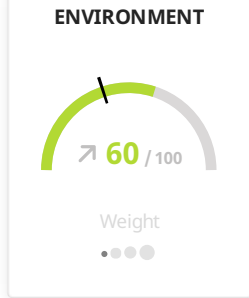

Overall score distribution

Theme score comparison