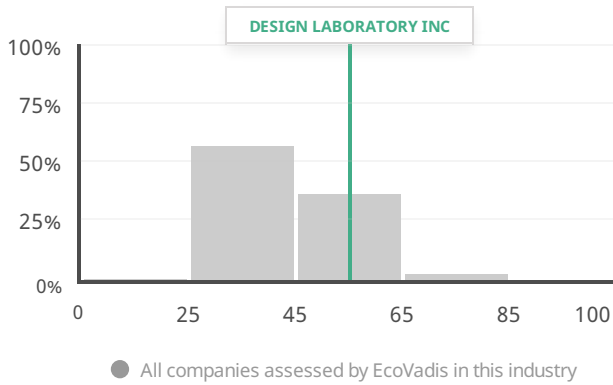

DESIGN LABORATORY INC

Bellevue - United States of America | Other professional, scientific and technical activities

Publication date: 8 Jan 2020

Valid until: 8 Jan 2021

CSR Performance ● Insufficient ● Partial ● Moderate ● Advanced ● Outstanding — Average score

Overall score distribution