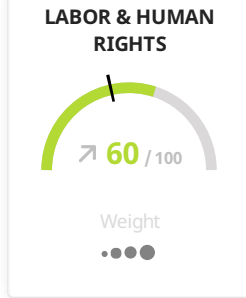

Overall score distribution

Theme score comparison