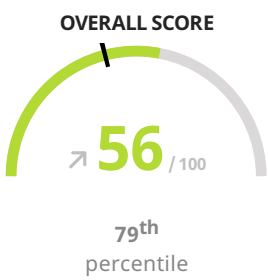

# DESIGN LABORATORY INC

Bellevue - United States of America | Other professional, scientific and technical activities

Publication date: 8 Jan 2020

Valid until: 8 Jan 2021

CSR Performance ● Insufficient ● Partial ● Moderate ● Advanced ● Outstanding — Average score

Overall score distribution

Theme score comparison